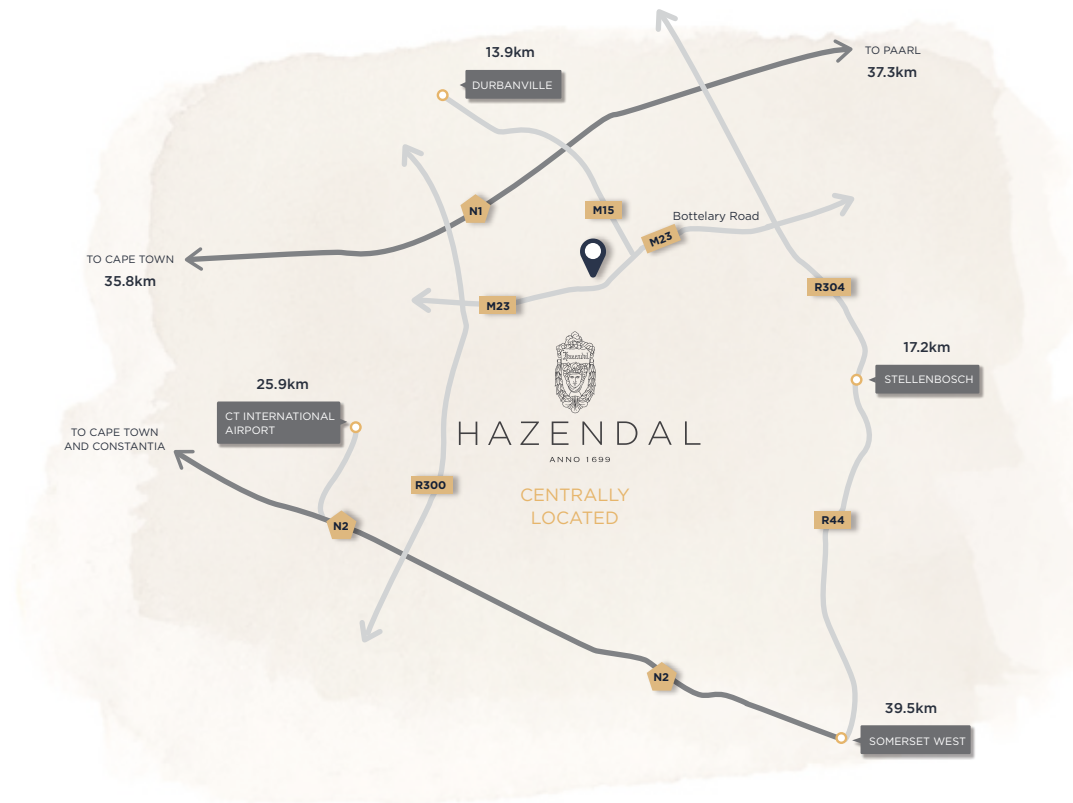

CONTACT US

golf@hazendal.co.za | +27(0)21 206 8537
60 Bottelary Road, Stellenbosch, South Africa, 7599
HAZENDAL.CO.ZA