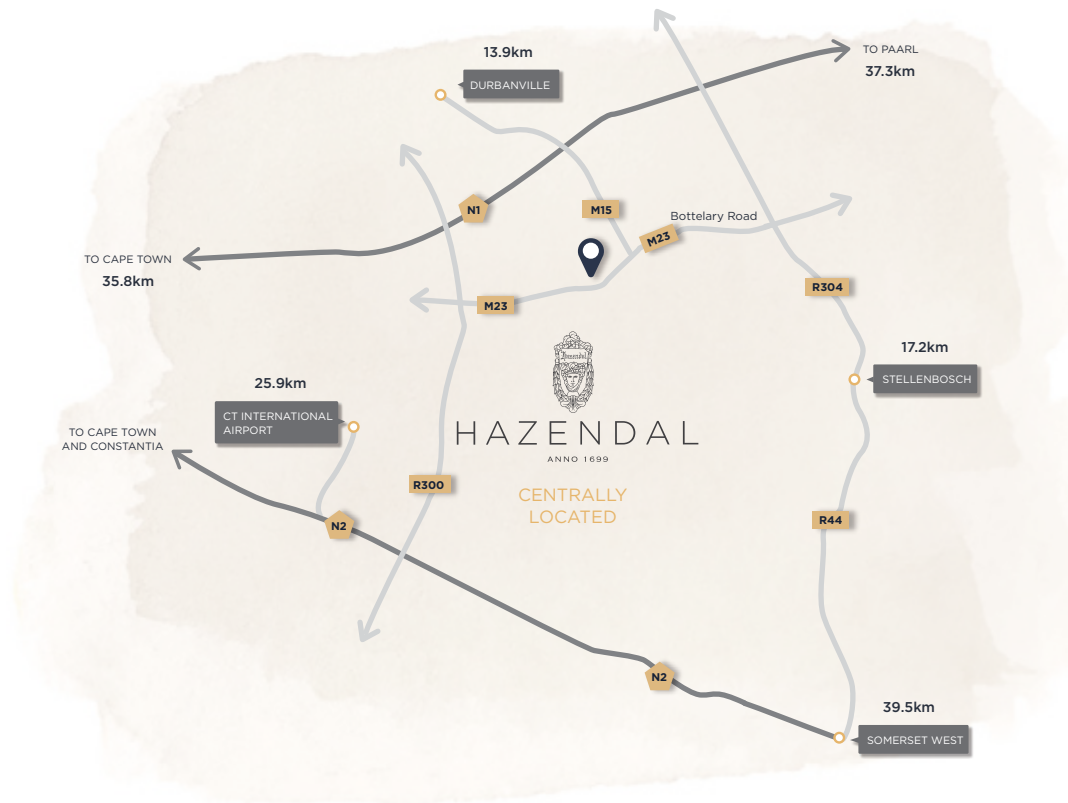

CONTACT US

golf@hazendal.co.za | +27(0)21 206 8537
60 Bottelary Road, Stellenbosch, South Africa, 7599
HAZENDAL.CO.ZA