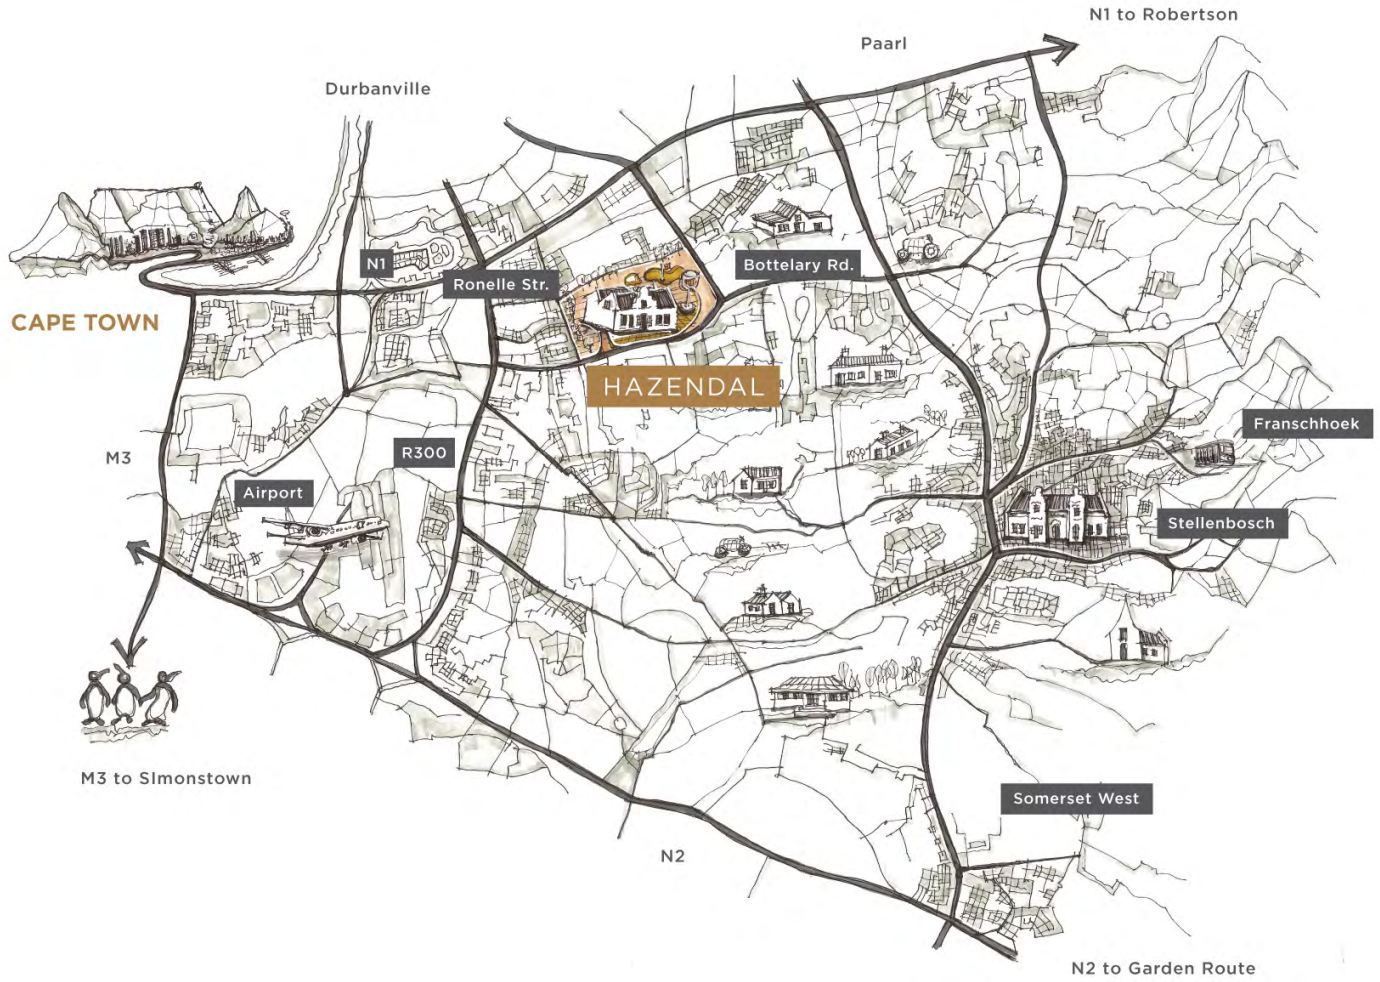

CONTACT US

golfadmin@hazendal.co.za | [+27(0)21 206 8537](tel:+270212068537)
[60 Bottelary Road, Stellenbosch, South Africa, 7599](#)

HAZENDAL.CO.ZA