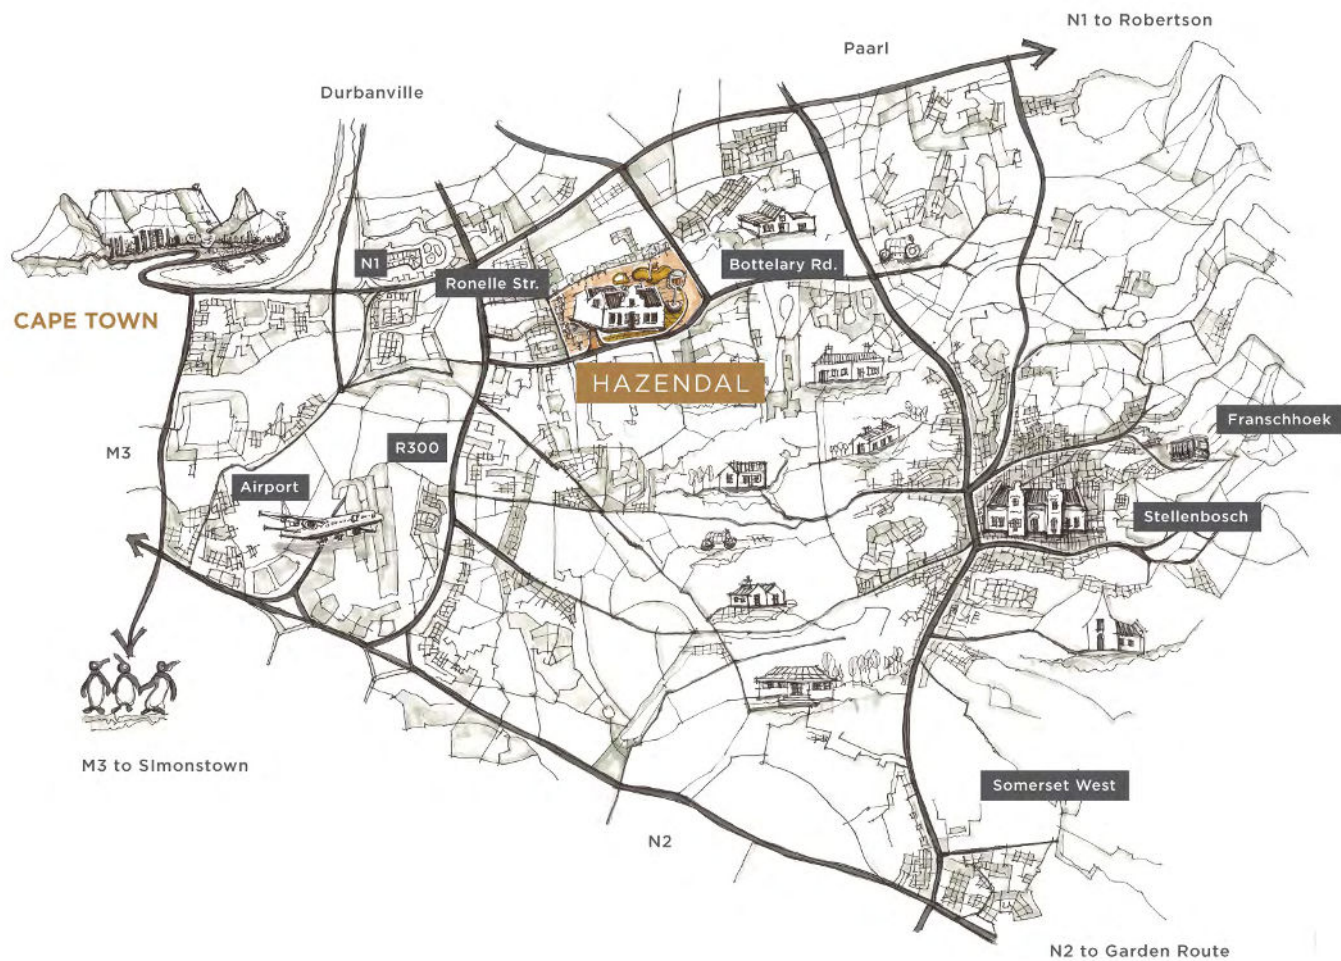

CONTACT US

golfadmin@hazendal.co.za | +27(0)21 206 8537

[Hazendal Wine Estate, Stellenbosch, South Africa, 7599](#)

HAZENDAL.CO.ZA