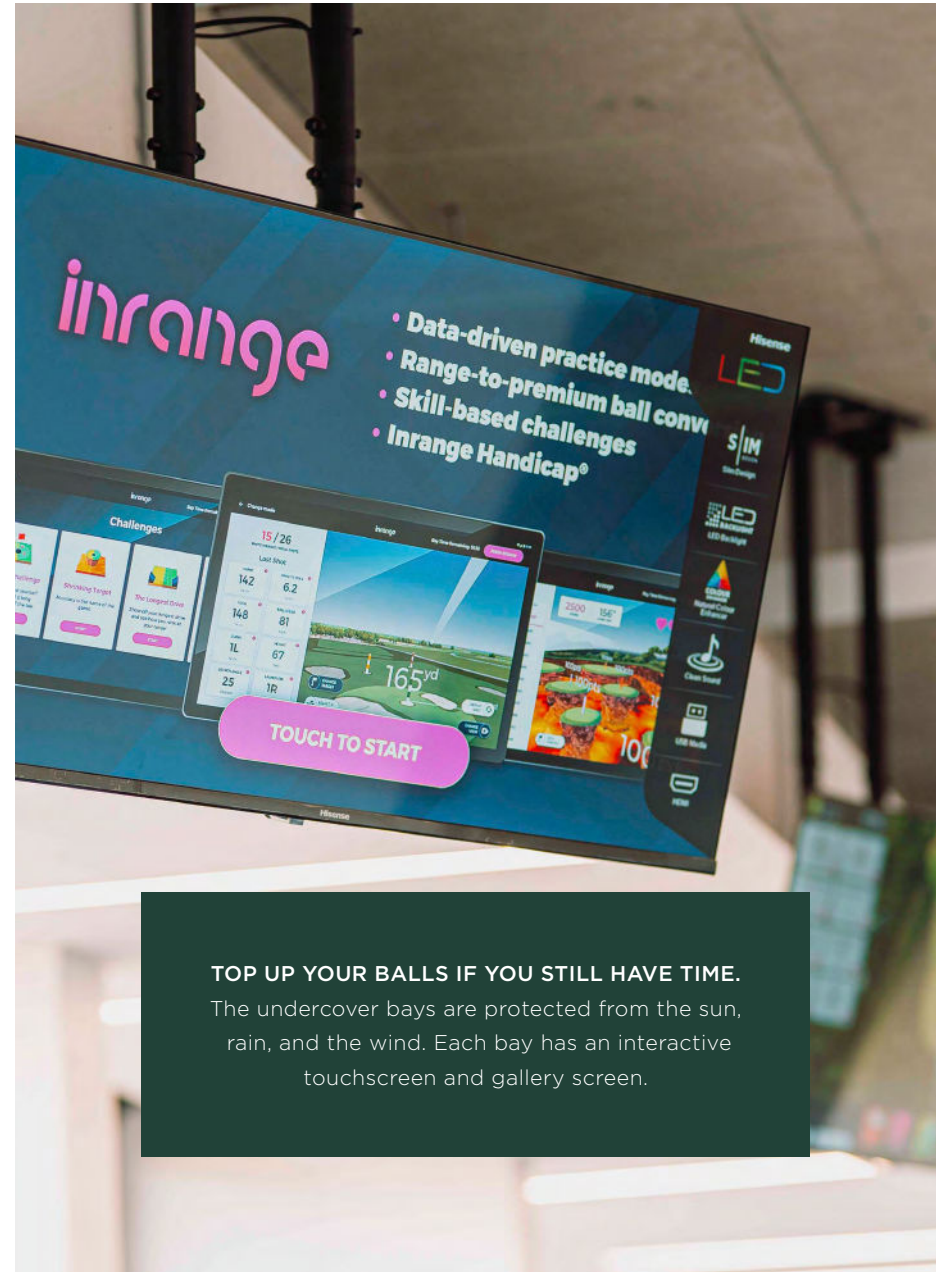

DRIVING RANGE RATES PAY AND PLAY

InRange and InRange+ bays undercover

InRange Bay rate

THE INRANGE IS GEARED FOR SINGLE PLAYER USE.

- Interactive touchscreens
- Data recorded
- Target practice
- Skills challenges

TIME	PRICE	BALLS
30min	R90	50
1 hr	R125	75
1½ hrs	R185	100
2 hrs	R225	150

InRange+ Bay rate

INRANGE+ IS GEARED FOR BOTH MULTIPLAYER AND SINGLE PLAYER.

- Interactive touchscreens
- Target practice
- Choice of virtual worldclass golf courses
- Games
- Skills challenges

TIME	PRICE	BALLS
1 hr	R270	100
1½ hrs	R340	125
2 hrs	R480	175

*FOUR PEOPLE MAX (per bay) For groups larger than 4, select additional bays. Booking is recommended via our booking portal to avoid disappointment.

TOP UP YOUR BALLS IF YOU STILL HAVE TIME.

The undercover bays are protected from the sun, rain, and the wind. Each bay has an interactive touchscreen and gallery screen.